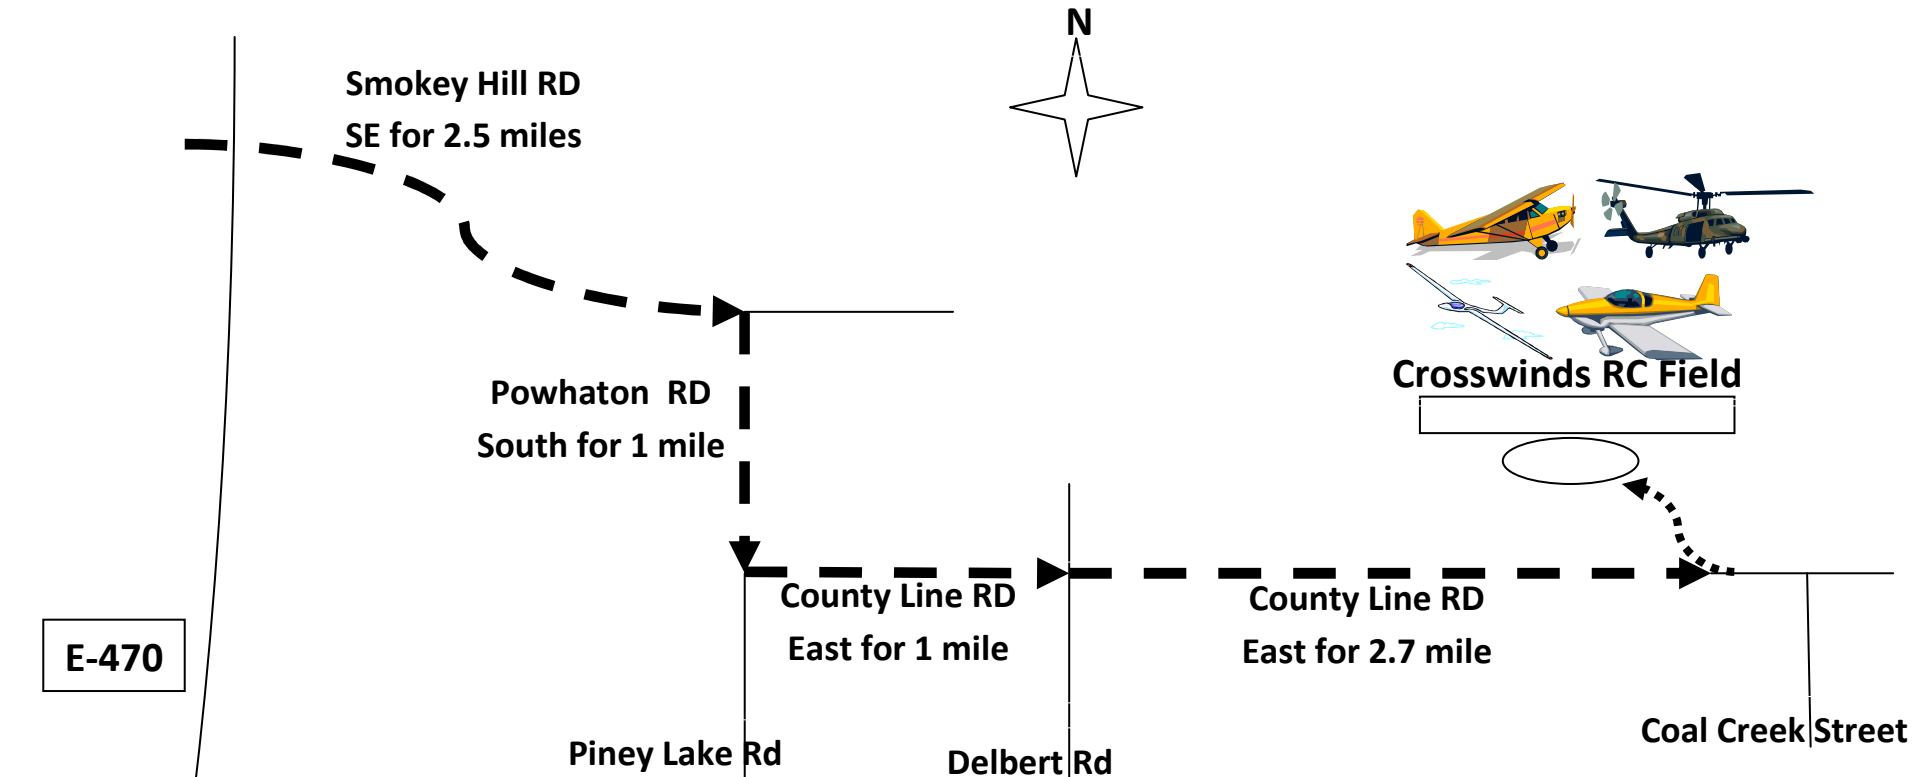

# Directions - Crosswinds RC Field from E-470 and Smokey Hill Rd in Aurora CO. rev 12-10-2014

## **Directions: From SE Aurora - ( from a Starting point of Smokey Hill Road and E470 )**

- o Continue in a South Easterly direction on Smokey Hill Road approximately for 2.5 miles to Powhatan Rd
- o Turn right (South) on Powhatan Rd and proceed 1 mile to County Line Road
- o Turn left (East) at the 3-way intersection of Powhatan Road, Piney Lake Road and County Line Road
- o Continue East 1 mile on County Line Road to Delbert Road
- o Continue East another 2.7 miles on County Line Road
- o Turn left (North) on Lundy Lane at the flying field gate. Lundy Lane is easy to miss. Look for a driveway going North just past some tall cottonwood trees.

There is a locking entrance gate for member access. It's best to contact someone in our contact list to make sure a member will be present and the field will be active the day of your visit. Visitors are always welcome.